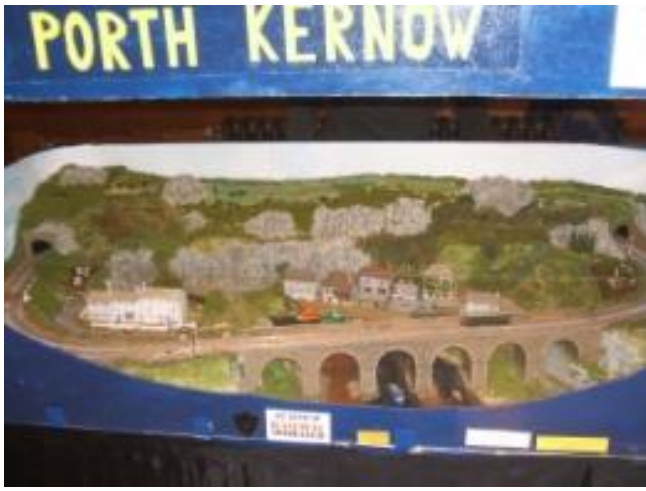

Porth Kernow